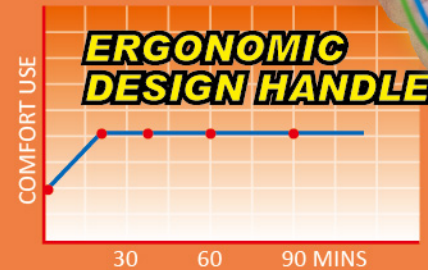

### Super Grip Handle

The shape of Super Grip handle is anatomically designed to provide optimum pressure with minimum user fatigue.