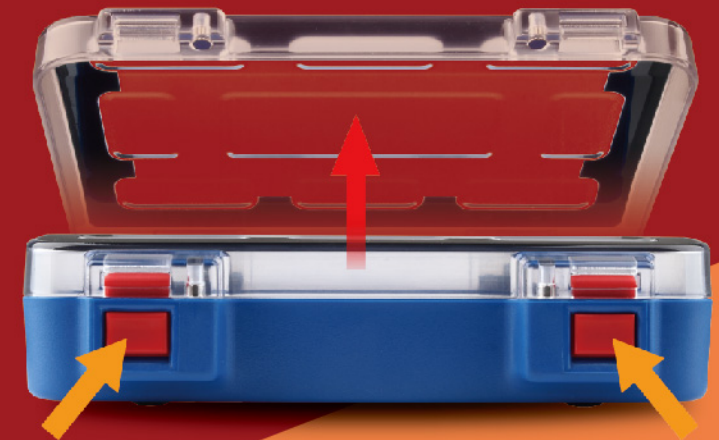

### ◆ Durable MATERIAL

- - PC MATERIAL
- - TPR MATERIAL
- - ABS MATERIAL

Box size: 215x145x50 mm

### ◆ Visible Box Lid

Bits and accessories are totally visible and easily fulfill users' needs when working in the job sites.

### ◆ Identical Magnetic Polarity Repulsive forces to open the box automatically

4 identical magnetic polarities repel each other in corners of tool box making the lid open automatically when push the unlock buttons.