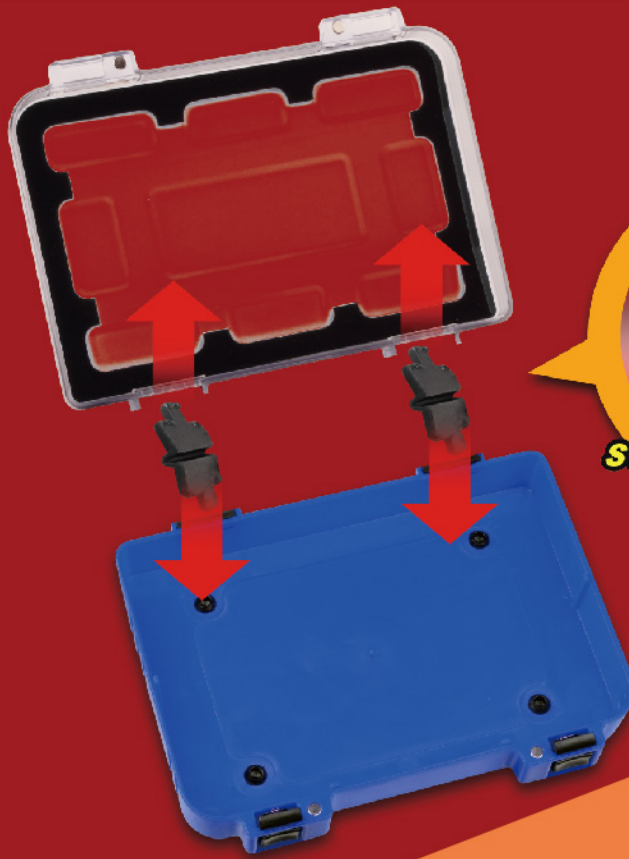

### ◆ Durable MATERIAL

- - PC MATERIAL
- - TPR MATERIAL
- - ABS MATERIAL

Box size: 215x145x50 mm

### ◆ Visible Box Lid

Bits and accessories are totally visible and easily fulfill users' needs when working in the job sites.

### ◆ Identical Magnetic Polarity Repulsive forces to open the box automatically

4 identical magnetic polarities repel each other in corners of tool box making the lid open automatically when push the unlock buttons.

### ◆ 50,000 Times Proof of Hinge Open & Close Test !!

Tool box with its strong and durable hinge made of High Tensile Strength material solves users' consistent worries that the ordinary tool cases which always can not afford to resist the lid open and close up for frequent use due to materials problem.